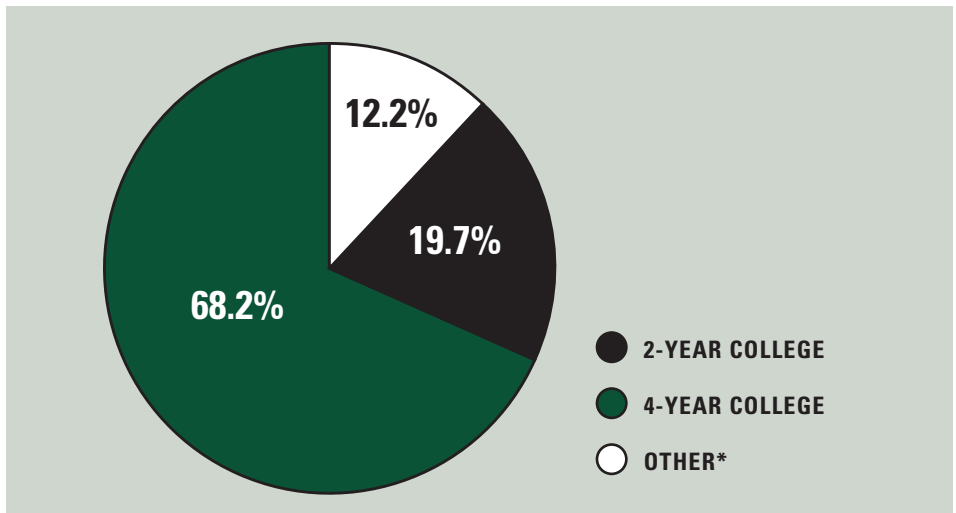

TEST SCORE INFORMATION

SAT	READING & WRITING	MATH	TOTAL	% TESTED
2021	553	551	1,104	99%
2020	555	555	1,109	99%

Note: Starting in 2017, the SAT exam became the official standardized test for the state of Illinois.

NATIONAL MERIT	2020	2019	2018
Commended	10	11	15
Semi-finalists	4	8	7
Finalists	4	7	7
Hispanic Recognition Scholar	1	-	-

CLASS OF 2021 POST-HIGH SCHOOL PLANS SURVEY

2-YEAR COLLEGE	4-YEAR COLLEGE	OTHER	RESPONDENTS
118	409	73	600

Source: Naviance graduation survey. Only reflects data from respondents.

* Other includes Military, Employment, Trade School, Gap Year and Other.

FIRST GENERATION COLLEGE BOUND

Thirty percent of Glenbard West students are first generation college bound. Glenbard West defines first generation as no parent having a four-year Bachelor's Degree.

EXTRACURRICULAR OPPORTUNITIES

Glenbard West High School offers a wide variety of extracurricular activities, including interscholastic athletics, student government, publications, clubs and service organizations. A student must be carrying a normal class schedule and maintain a record of good school citizenship.