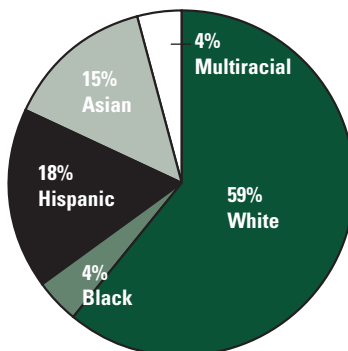

GLENBARD WEST HIGH SCHOOL

Glenbard West High School, which opened in 1922, is one of Glenbard Township High School District 87's four comprehensive high schools. Glenbard West serves the Chicago suburban communities of Glen Ellyn, Glendale Heights, Lombard and Wheaton.

Of Glenbard West's 2,360 students, 24% come from low-income families. Demographic makeup: white 59.4%, Black 4%, Hispanic 18.3%, Asian 14.7%, American Indian 0.3%, Pacific Islander 0.1% and two or more races 3.2%. Source: 2019-20 Illinois Report Card

Glenbard West is fully accredited by the Illinois State Board of Education. Glenbard West is a Recognized American School Counseling Association Model Program (RAMP) School.